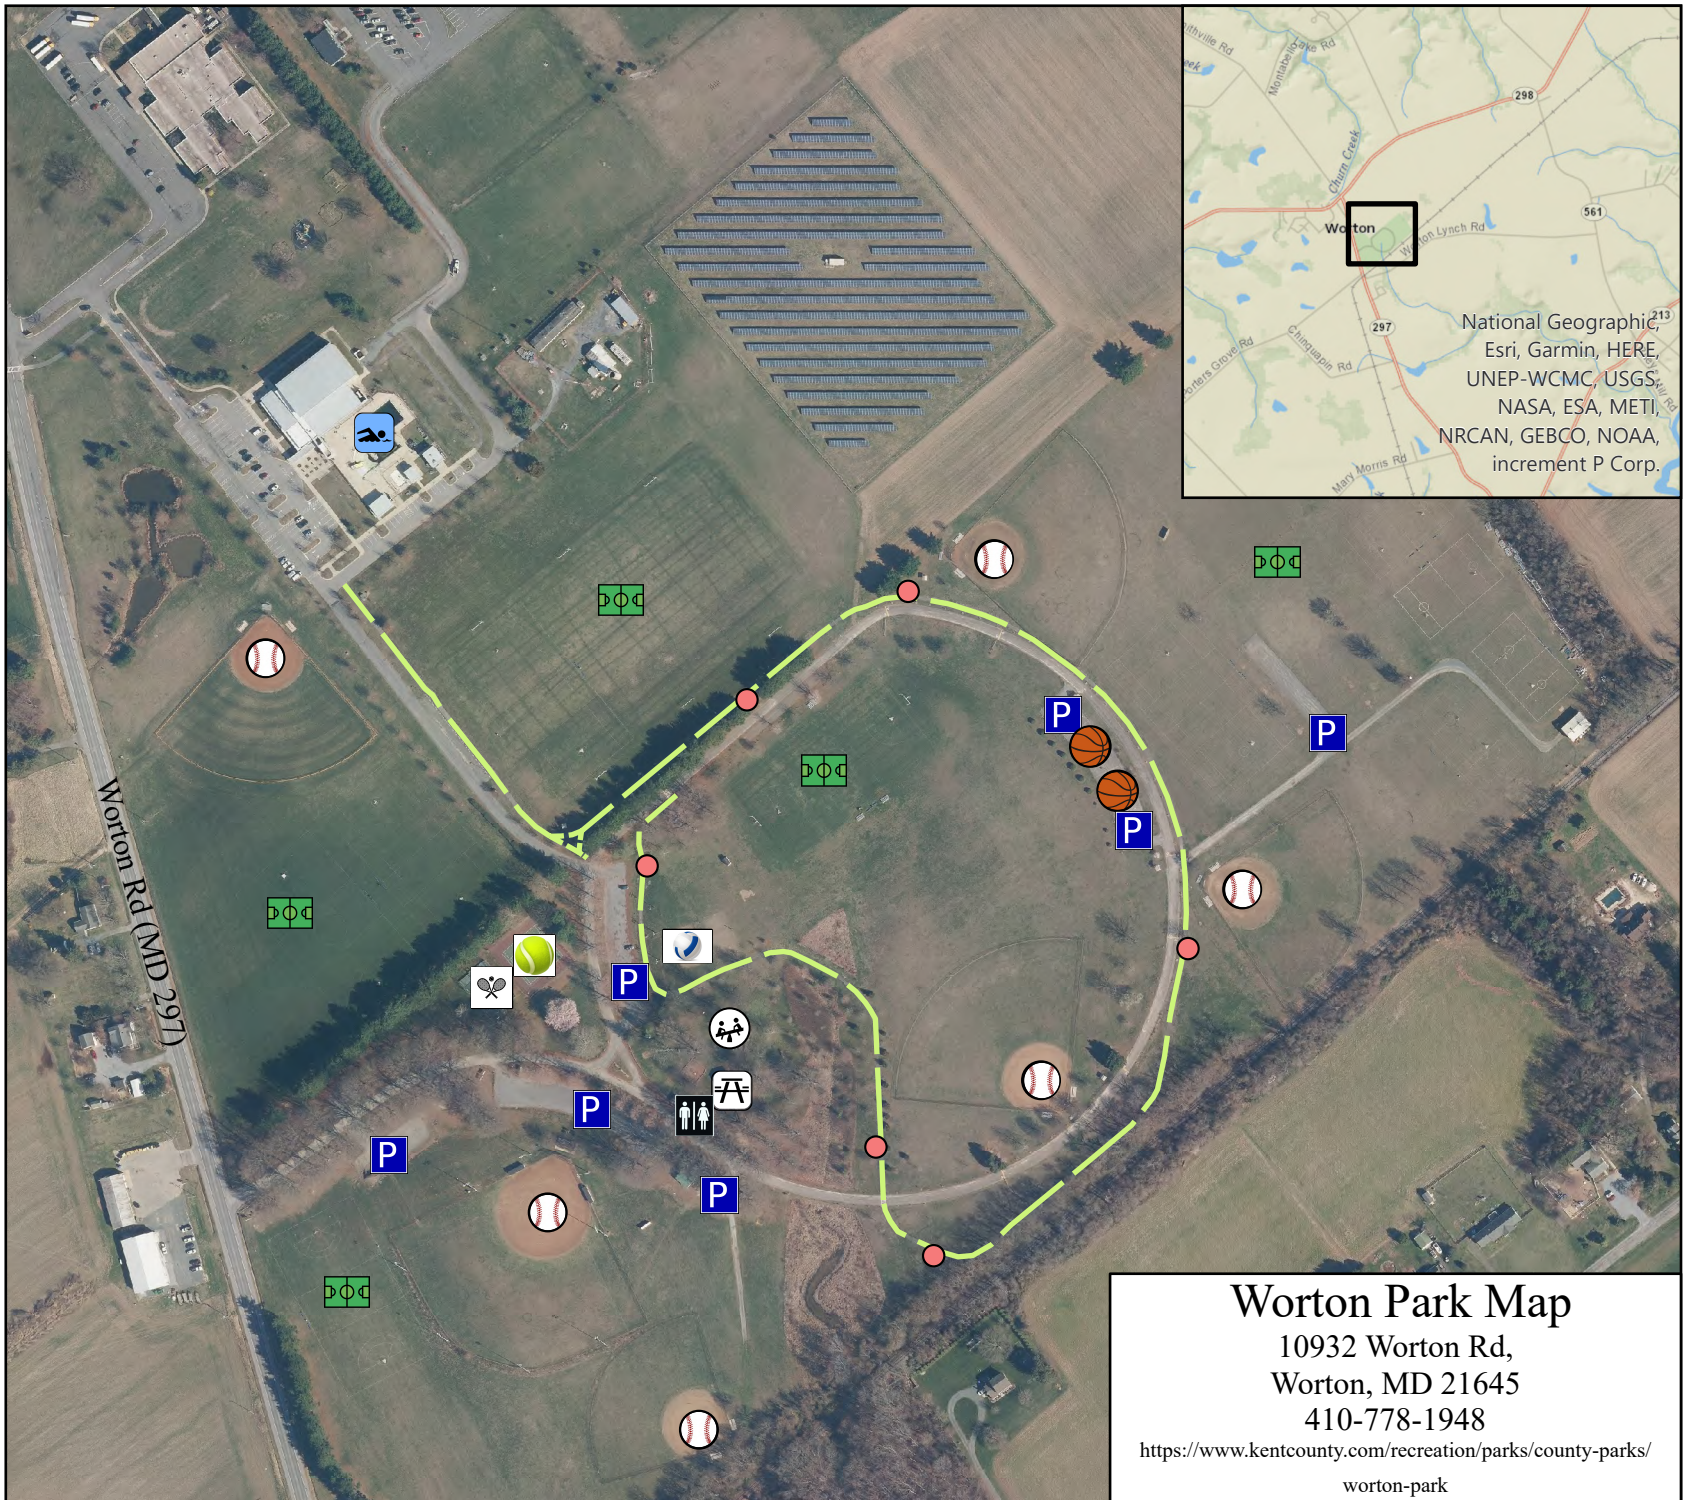

### Amenity

-  Athletic Field (Multi-use)
-  Ball Field
-  Basketball Court
-  Parking
-  Picnic Pavilion
-  Platform Tennis Court
-  Playground
-  Pool (Open Seasonally)
-  Restroom (Open Seasonally)
-  Tennis Court
-  Volleyball Court
-  Fitness Equipment
-  Walking Path (0.88 mi)

This map was developed by the Kent County Department of Planning, Housing, and Zoning. The data represented here are maintained to the best of the ability of the Kent County Government. Users assume any and all risks associated with decisions based on this data.