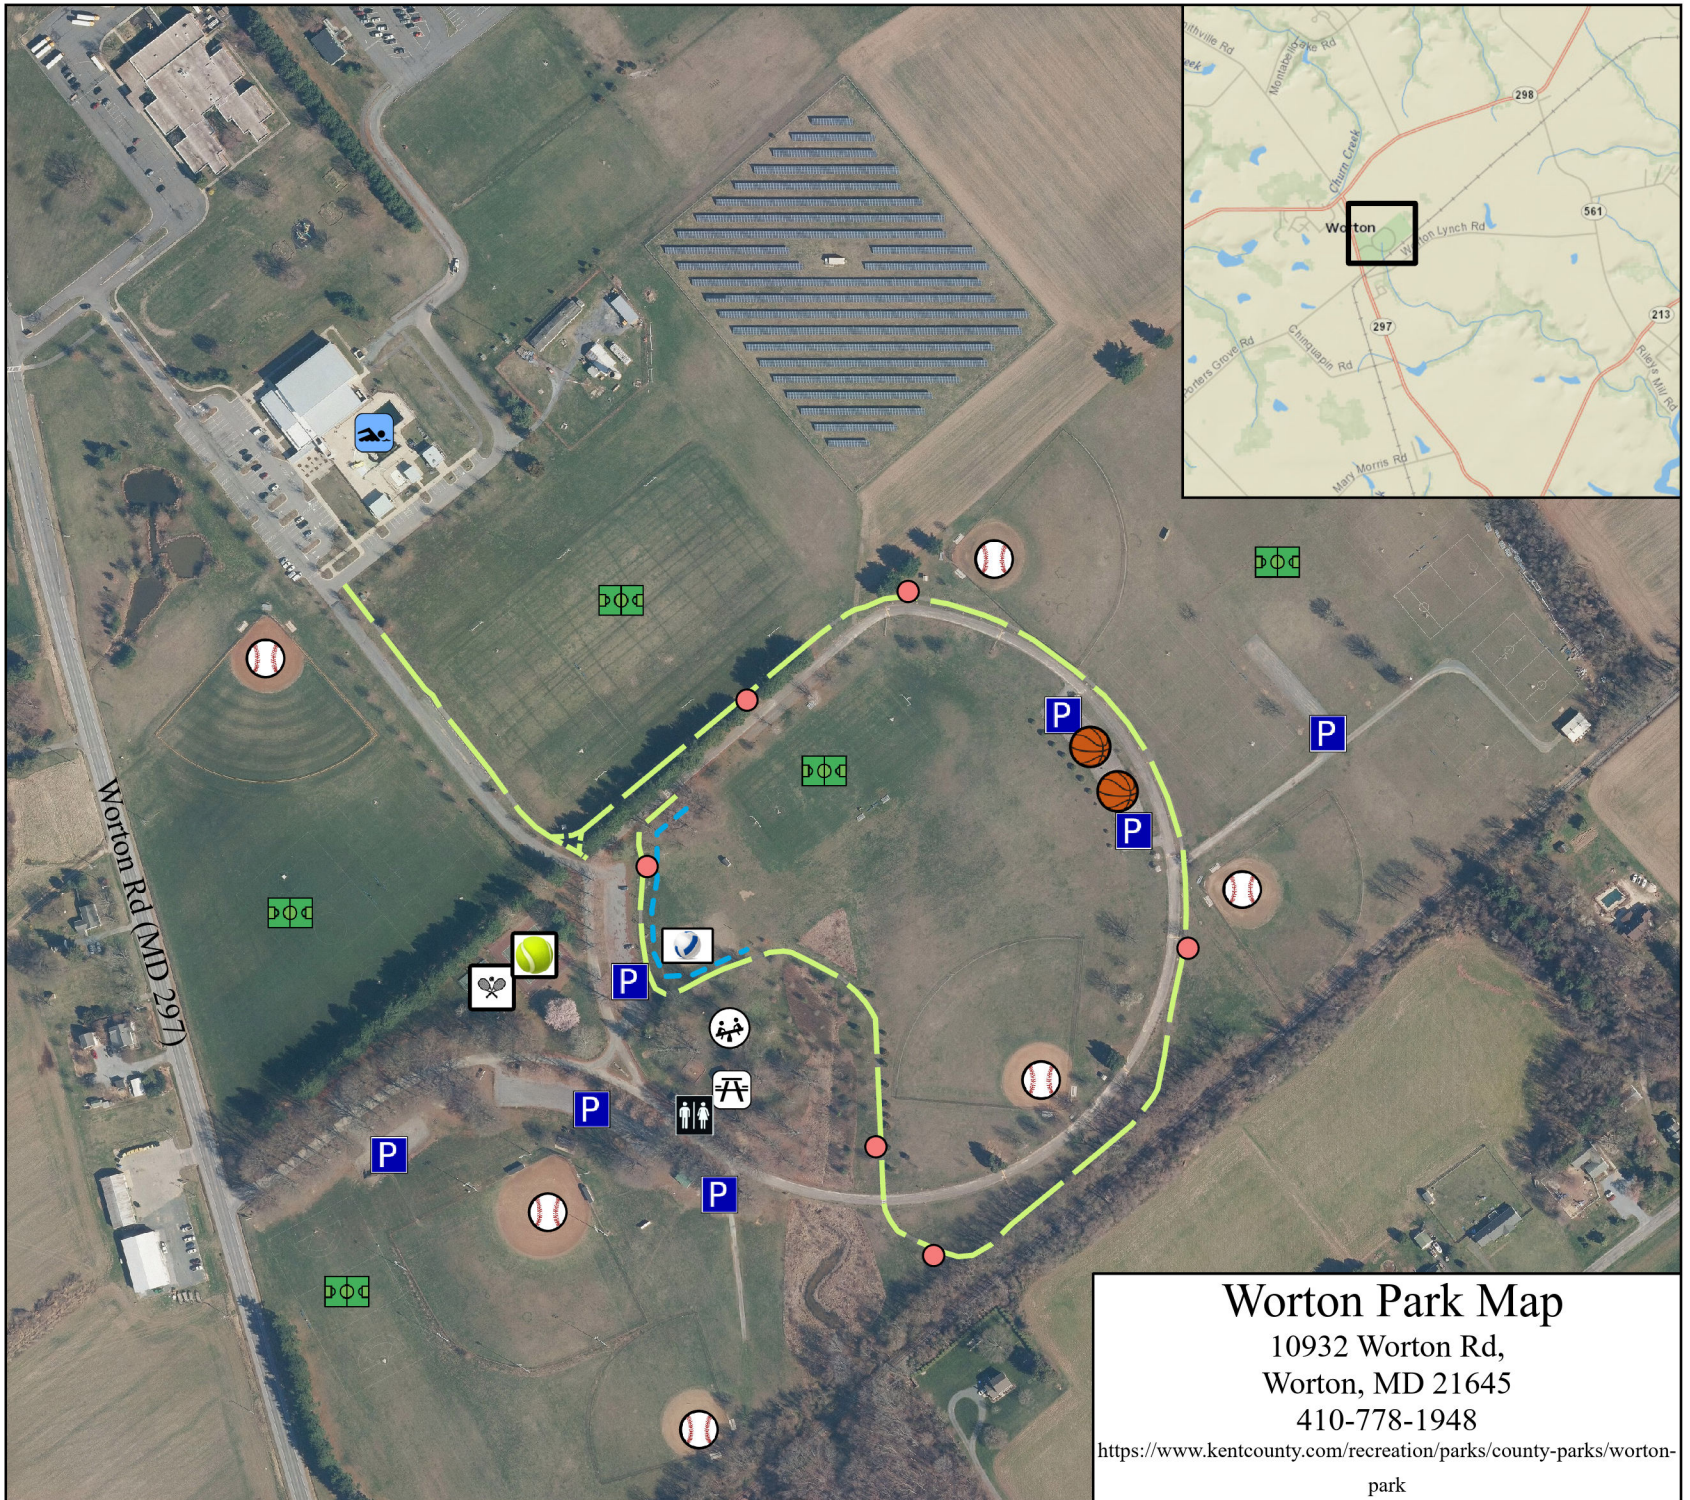

N

Amenity

-  Athletic Field (Multi-use)
-  Ball Field
-  Basketball Court
-  Parking
-  Picnic Pavilion
-  Platform Tennis Court
-  Playground
-  Pool (Open Seasonally)
-  Restroom (Open Seasonally)
-  Tennis Court
-  Volleyball Court
-  Fitness Equipment
-  Walking Path (0.8 mi)
-  Story Walk (0.1 mi)

This map was developed by the Kent County Department of Planning, Housing, and Zoning. The data represented here are maintained to the best of the ability of the Kent County Government. Users assume any and all risks associated with decisions based on this data.